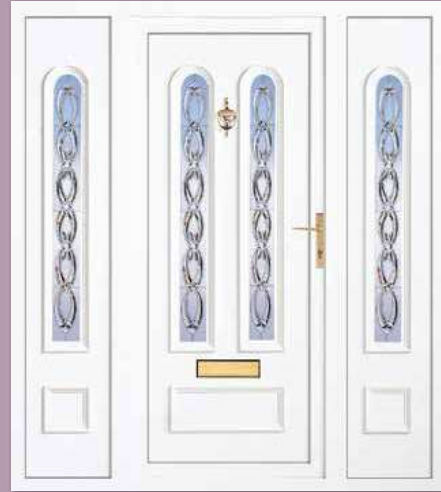

CRYSTAL GLASS COLLECTION

The Crystal Collection stylishly combines clear and coloured crystal designs with deep cut, clear resin bevels, set against a backdrop of intricate backing textures some with a splash of dynamic colour.

Madrid Two Crystal Tucana with Madrid One Crystal Tucana Side Panels

Colour White
Frame White