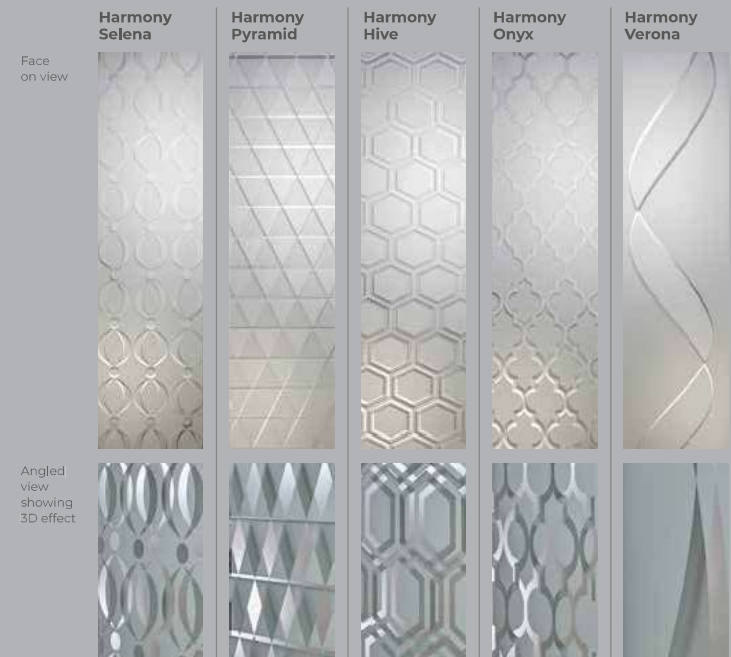

**Monaco One**  
Colour Anthracite Grey  
Glass Harmony Verona  
Frame Anthracite Grey

**Monaco One**  
Colour White  
Glass Harmony Verona  
Frame White

**Kensington Two**  
Colour Anthracite Grey  
Glass Harmony Verona  
Frame Anthracite Grey

**Kensington Two**  
Colour Chartwell Green  
Glass Harmony Onyx  
Frame Chartwell Green

**Madrid Two**  
Colour Silver Grey  
Glass Harmony Verona  
Frame Silver Grey

**Madrid Two**  
Colour White  
Glass Harmony Selena  
Frame White

**Rome One**  
Colour Black Brown  
Glass Harmony Pyramid  
Frame Black Brown

**Rome One**  
Colour White  
Glass Harmony Hive  
Frame White

**Monaco One**  
Colour Anthracite Grey  
Glass Harmony Verona  
Frame Anthracite Grey

# MODERN TRIM COLLECTION

If you're looking for a contemporary style that makes a real statement, the Modern Trim Collection, featuring high grade, stainless-steel trims, is the perfect choice for your home.