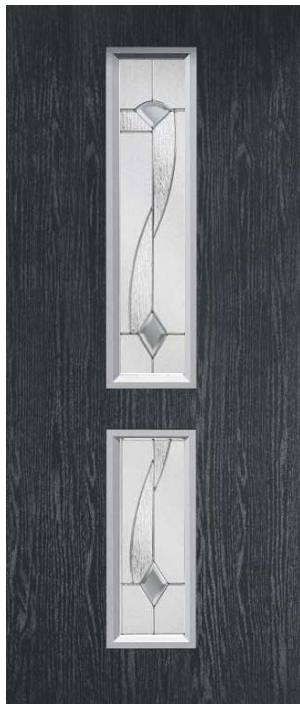

Venture Collection

Meet the new Venture Collection. The smooth, steel effect contemporary cassettes bring modern and continental flair.

Main image: Distinction Steel Blue with Radiant Glass.

C06 with Monza glass
Left, centre and right available