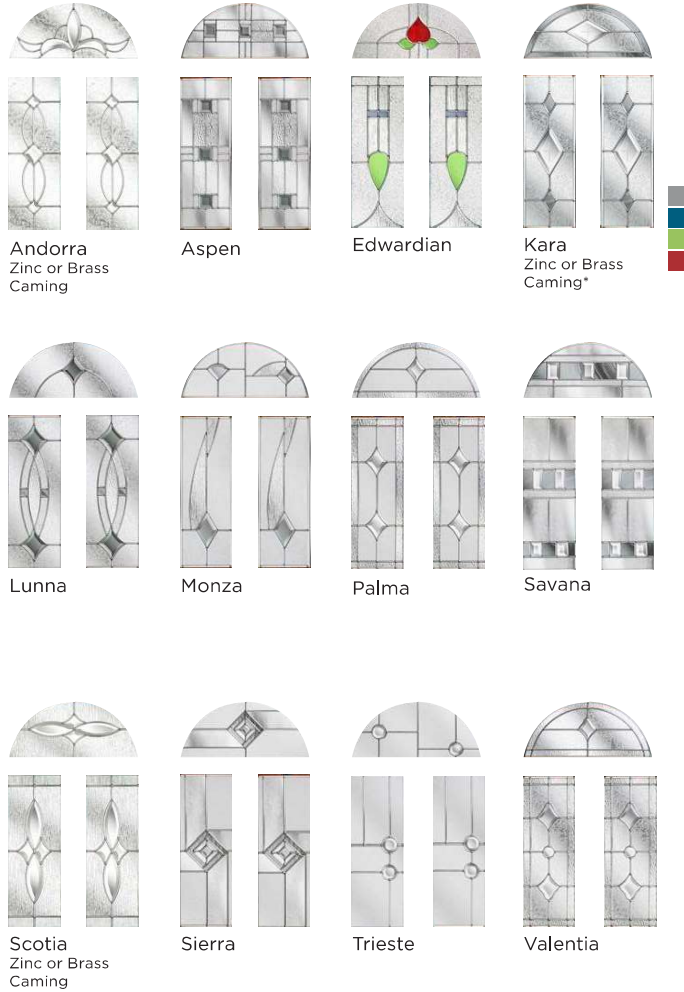

Main image: Porcelain Blue with Palma glass.

New colour

perfect colour match rain deflectors

nxt-gen Eclat Arch

Main image: Honey Beige
with Andorra Zinc glass.

Andorra
Zinc or Brass Caming

Aspen

Edwardian