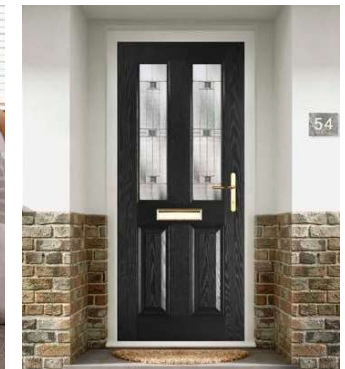

4 Panel 6 Panel Cottage Esteem Classical

Classical Half Glazed Eclat Eclat Arch Elegance Arch Elegance

Craftsman RE04 Cottage style available RE05 REC05 REC07R Left also available

REC09C Left and right style also available REC14C Left and right style also available REC15C REC25C Left and right also available