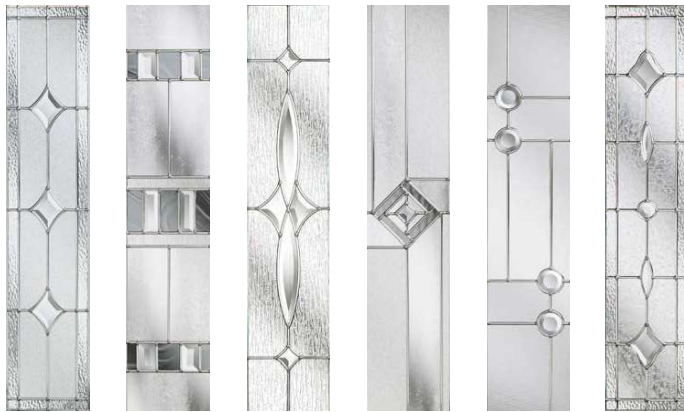

Andorra
Zinc or Brass
Caming

Aspen

Edwardian

Kara
Zinc or Brass
Caming*

Lunna

Monza

Alternative designs from the Signature Collection:

Esteem Arch Esteem Brow