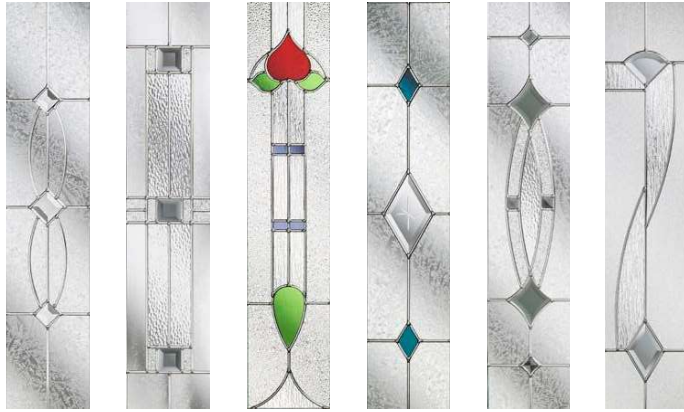

nxt-gen Esteem

Main image: Distinction Premium Anthracite Grey with Kara Brass glass.

Andorra
Zinc or Brass
Caming

Aspen

Edwardian

Kara
Zinc or Brass
Caming*

Lunna

Monza