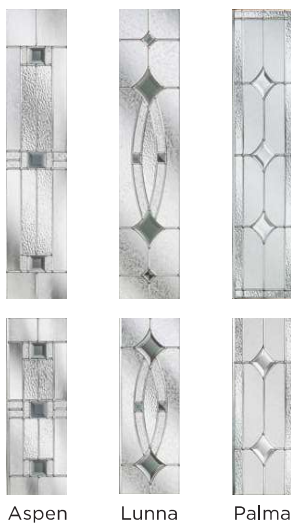

Then, dial up or down with one of our bespoke colours.

Remember you can choose a colour for both inside and out, and they don't need to match! Complete the look with one of our glass designs.

Go on...be bold.

Main image: Distinction Steel Blue with Radiant Glass.

C06 with Monza glass
Left, centre and right available

GD10 with Andorra Zinc glass
Left, centre and right available

GD09 with Canvas glass
Left, centre and right available